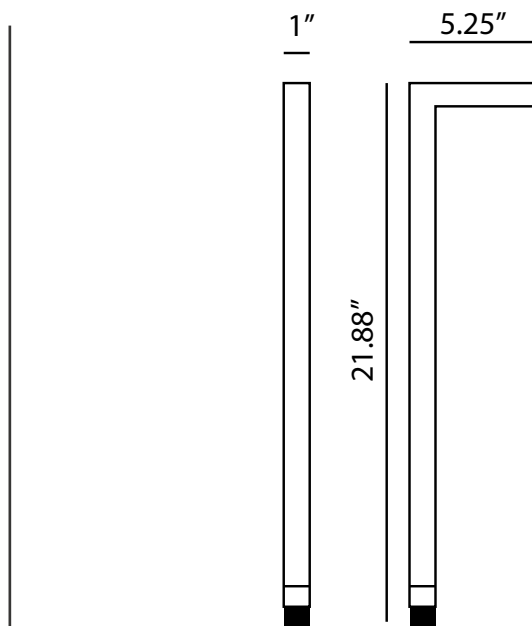

Type:

Model:

OLDEN

Brass Bi-Pin Path Light Fixture

- SKU: 917030
- 12V AC/DC
- Cast brass housing with Antique Bronze finish
- Clear lens
- Specification grade, beryllium copper socket
- Anti-Moisture Connections
- Powder-coated color options available
- 60" 18AWG wire lead
- IP65 and ETL rated
- Lifetime warranty

DESCRIPTION

The Olden path light is a sleek modern fixture that provides a moderate sized region of illumination to create a pool of soft-edged evenly dispersed light.

Custom powder-coated color options available.

DIMENSIONS

IP65