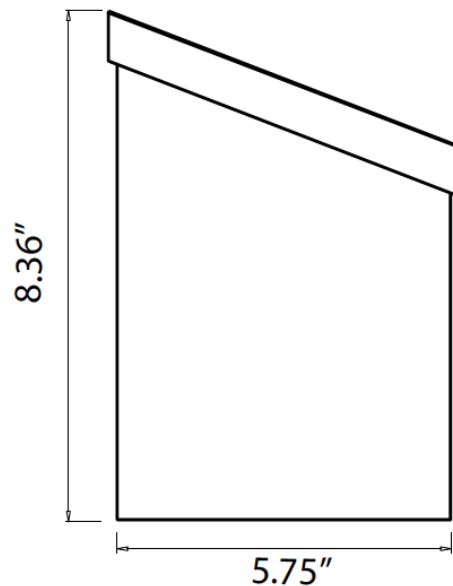

DIMENSIONS