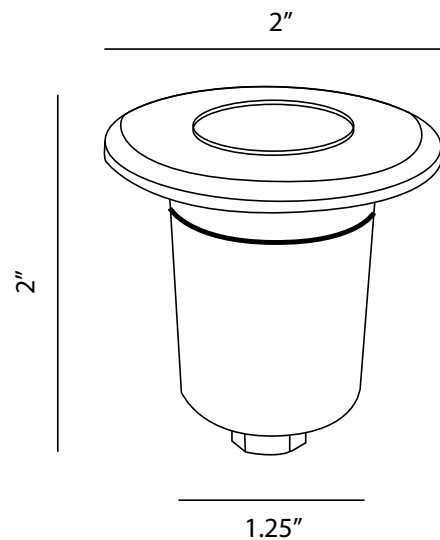

Type: _____

Model: _____

WINDSOR

Integrated LED Well Light Fixture

- 12V
- Integrated
- Stainless or brass faceplate options
- CRI 85+
- IP67 rated
- ELT & FCC compliant
- 7 Year Warranty

Product #	Wattage	Color Temp.	Lumens
917095-BRS	3W	3000K	240 lm
917095-SS	3W	3000K	240 lm

DESCRIPTION

This small integrated well light can be used in garden settings along with paver and hardscape installations. The fully gasketted body and the decorative brass or stainless faceplate allows this mini well light to match any landscape lighting design esthetic.

DIMENSIONS

IP67