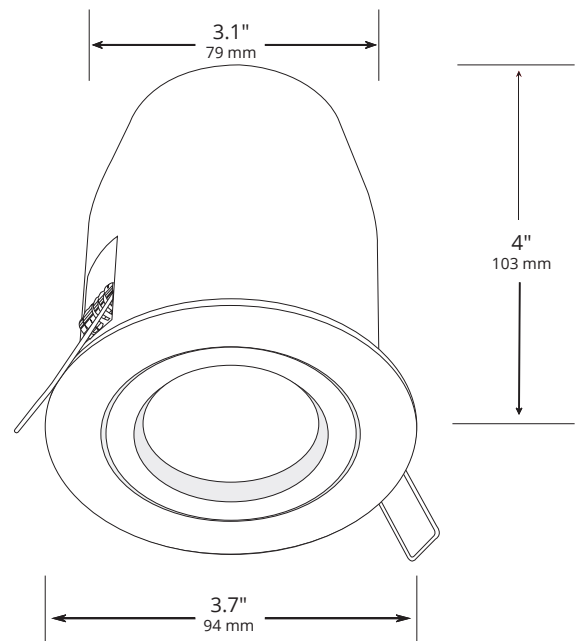

Type: _____

Model: _____

MOSS

MR16 Soffit Fixture

- SKU: 917110
- Aluminum housing w/ adjustable gimbal
- 3.25" opening for mounting
- Specification grade, beryllium copper socket
- Premium grade quick disconnect
- Anti-moisture connections
- Uniform White Finish
- Powder-coated color options available
- 12" wire lead
- IP65 and UL rated
- 5 Year Warranty

DESCRIPTION

The Moss low-voltage recessed fixture is a beautiful addition to any lighting project. This sleek fixture sits in a 3.25" opening and is manufactured with a quick disconnect for easy installation.

Custom powder-coated color options available.

DIMENSIONS

IP65