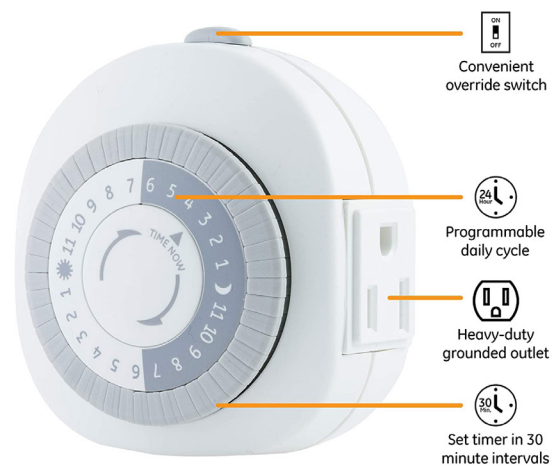

Type: _____

Model: _____

OL07M

Indoor Plug-In Mechanical Timer

- SKU: 718013
- 125VAC 60HZ: 15A, 1250W tungsten
- ON-OFF-ON operation Mode
- Plug in connector type
- Plug-in mount
- 6L x 3W x 5H inches
- UL listed
- 1 year warranty

DESCRIPTION

- Automatic Lighting - Schedule your lamps, fans, appliances, seasonal lighting, AC units and other devices ON and OFF at your set desired times saving you energy and deterring crime when you are away from home
- Daily Cycle - The timer allows you to set on and off times at 30-minute intervals for a total of 48 ON/OFF options that will cycle daily without having to reset
- 1 Grounded Outlet - Features 1 grounded outlets and a convenient override switch at the top of the timer allowing you to use your lights or devices manually when needed.
- Indoor Timer - The plug-in mechanical timer is intended for indoor use only and is CFL bulb compatible