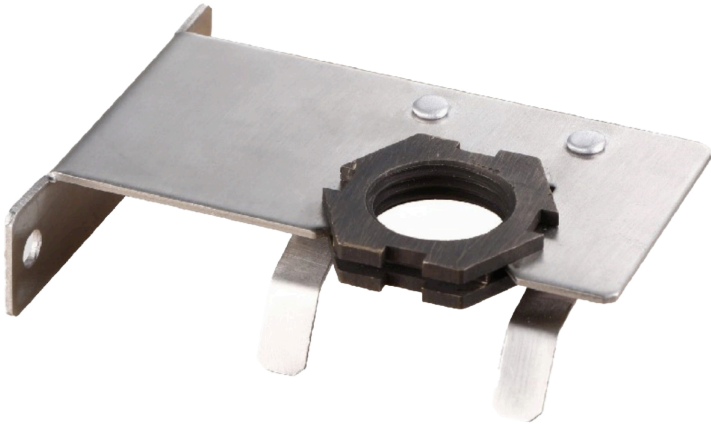

Type:

Model:

GUTTER MOUNT

Stainless/Brass Gutter Mount

- SKU: 718025
- Brass female 1/2" NPT
- Stainless housing
- Two 1/4" mounting screw holes
- Lifetime warranty

DIMENSIONS