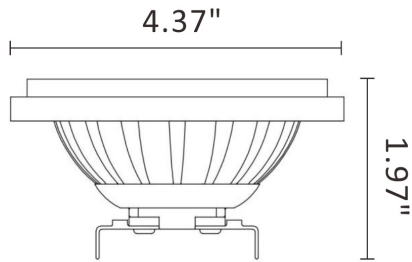

PAR36

10W LED Lamps

- 12-24V
- Heat overload protection
- Dimmable with most magnetic transformers
- Fully potted PC board
- CRI 85+
- IP67 rated
- ELT & FCC compliant
- 7 Year Warranty

DESCRIPTION

Product #	Wattage	Color Temp.	Lumens	Beam Spread
212056	10W	2700K	800 lm	38°
212057	10W	2700K	800 lm	60°
212058	10W	3000K	800 lm	38°
212059	10W	3000K	800 lm	60°