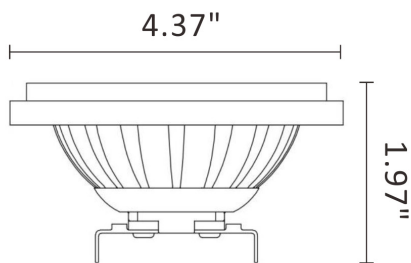

PAR36 13W LED Lamps

- 12-24V
- Heat overload protection
- Dimmable with most magnetic transformers
- Fully potted PC board
- CRI 85+
- IP67 rated
- ELT & FCC compliant
- 7 Year Warranty

IP67

DESCRIPTION

Product #	Wattage	Color Temp.	Lumens	Beam Spread
212060	13W	2700K	1130 lm	38°
212061	13W	2700K	1130 lm	60°
212062	13W	3000K	1130 lm	38°
212063	13W	3000K	1130 lm	60°