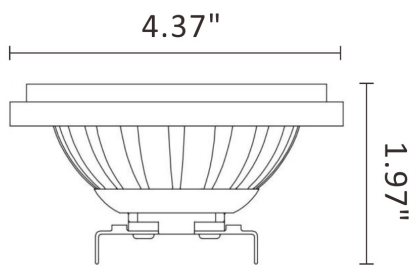

PAR36 17W LED Lamps

- 12-24V
- Heat overload protection
- Dimmable with most magnetic transformers
- Fully potted PC board
- CRI 85+
- IP67 rated
- ELT & FCC compliant
- 7 Year Warranty

IP67

DESCRIPTION

Product #	Wattage	Color Temp.	Lumens	Beam Spread
212064	17W	2700K	1300 lm	38°
212065	17W	2700K	1300 lm	60°
212066	17W	3000K	1300 lm	38°
212067	17W	3000K	1300 lm	60°