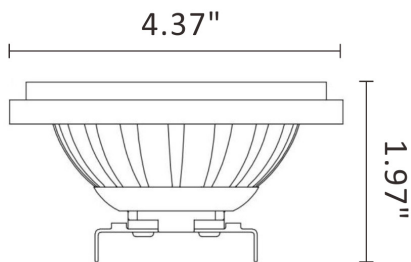

PAR36

6W LED Lamps

- 12-24V
- Heat overload protection
- Dimmable with most magnetic transformers
- Fully potted PC board
- CRI 85+
- IP67 rated
- ELT & FCC compliant
- 7 Year Warranty

IP67

DESCRIPTION

Product #	Wattage	Color Temp.	Lumens	Beam Spread
212052	6W	2700K	590 lm	38°
212053	6W	2700K	590 lm	60°
212054	6W	3000K	590 lm	38°
212055	6W	3000K	590 lm	60°