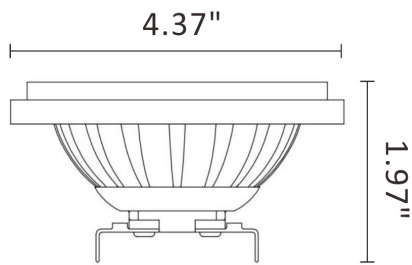

PAR36

10W Solid State Color LED Lamps

- 12-24V
- Heat overload protection
- Dimmable with most magnetic transformers
- Fully potted PC board
- CRI 85+
- IP67 rated
- ELT & FCC compliant
- 7 Year Warranty

DESCRIPTION

Product #	Wattage	Color	Lumens	Beam Spread
212105	10W	RED	800 lm	38°
212106	10W	GREEN	800 lm	60°
212107	10W	AMBER	800 lm	38°
212108	10W	BLUE	800 lm	60°
212109	10W	PURPLE	800 lm	60°