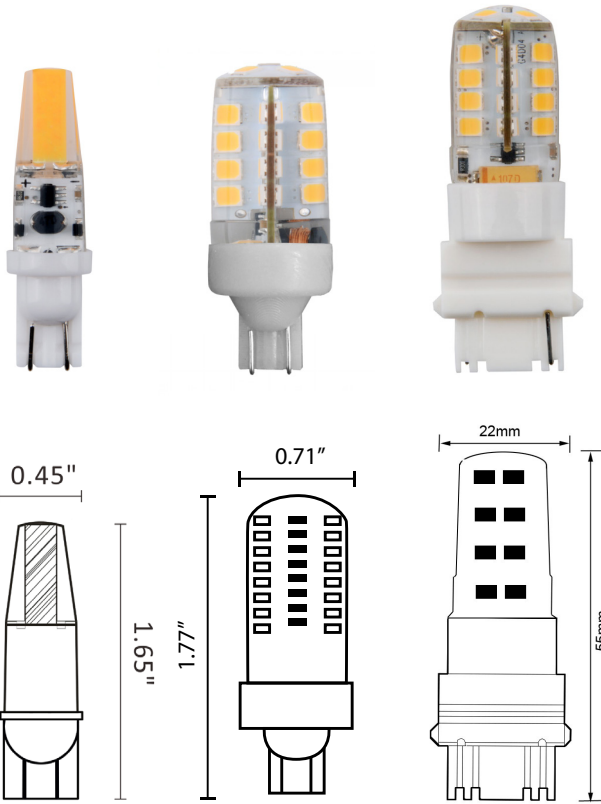

## WEDGE LED Lamps

- 12V
- T5 or 3156 base
- Replaces 20-25W Halogen
- Fully potted PC board
- CRI 85+
- IP65 rated
- ELT & FCC compliant
- 5 Year Warranty

**IP65**

### DESCRIPTION

Product #	Description	Wattage	Color Temp.	Lumens	Base
646076-2700K	T5 Small Wedge	1W	2700K	100 lm	T5
646076-3000K	T5 Small Wedge	1W	3000K	100 lm	T5
646077-2700K	T5 Big Wedge	3W	2700K	270 lm	T5
646077-3000K	T5 Big Wedge	3W	3000K	270 lm	T5
646078-2700K	3156 Single Contact	3W	2700K	300 lm	3156
646078-3000K	3156 Single Contact	3W	3000K	300 lm	3156