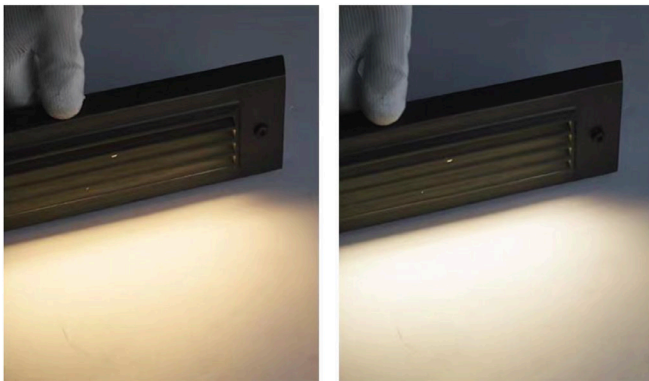

Type:

Model:

MALLOY

Integrated Deck Light Fixture

SKU: 917047

- 10-15V
- 1W-4W
- 80lm-320lm
- 2700K and 3000K adjustable color temp.34
- 85 CRI
- Louvered solid brass
- Antique Bronze finish
- Anti-moisture connections
- Powder-coated color options available
- 60" 18AWG wire lead
- IP65 and ETL rated
- 5 year warranty

DESCRIPTION

The Maloy is a classic recessed step light. Perfect to illuminate stairs, benches, short retaining walls and other niche locations.

Custom powder-coated color options available

DIMENSIONS