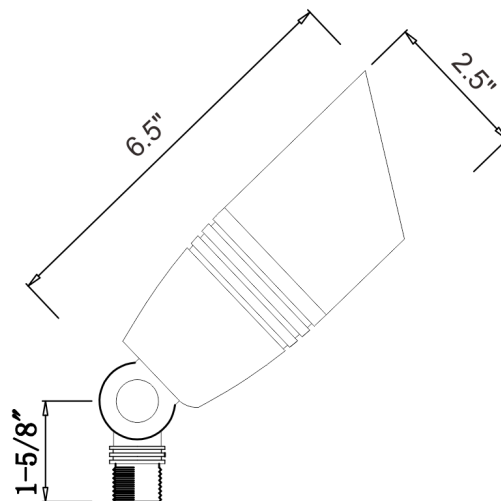

Type:

Model:

EVORA

Brass Integrated Uplight Fixture

- 10V-15V AC/DC
- 2-10W adjustable
- Color adjustable
- Cast brass housing with Antique Bronze finish
- Anti-Moisture Connections
- 60" 18AWG wire lead
- IP65 and ETL rated
- 7 year warranty

Product #	Color Temp.	Lumens	Wattage	Beam Spread	CRI
917056	27K 3K 4K 5K	160-800 lm	2-10W	15° 25° 40° 60°	85

DIMENSIONS

IP65