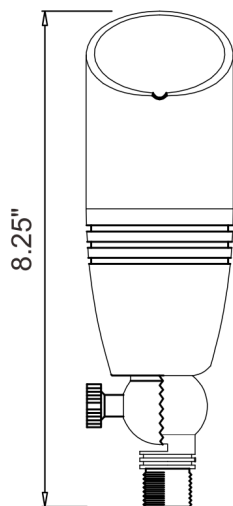

Type:

Model:

EVORA

Brass Integrated Uplight Fixture

- 10V-15V AC/DC
- 2-10W adjustable
- Color adjustable
- Cast brass housing with Antique Bronze finish
- Anti-Moisture Connections
- 60" 18AWG wire lead
- IP65 and ETL rated
- 7 year warranty

Product #	Color Temp.	Lumens	Wattage	Beam Spread	CRI
917056	27K 3K 4K 5K	160-800 lm	2-10W	15° 25° 40° 60°	85

DIMENSIONS

IP65