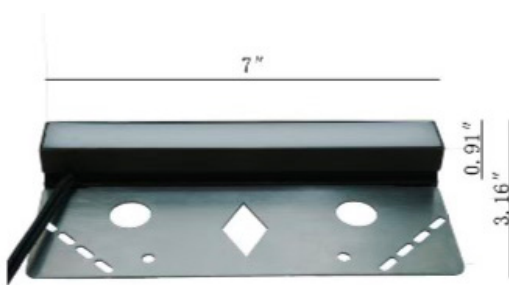

Type:

Model:

LUCCA

Integrated Brass Hardscape Lights

- 12V AC/DC
- Replacesable LED module
- CCT
- Cast brass & stainless steel
- Antique Bronze finish
- Fully encapsulated LEDs and driver
- 60" 18AWG wire lead
- IP65 and ETL rated
- 5 year warranty

IP65

Product #	Wattage	Color Temp.	Lumens	CRI
917042	1W-4W	27K 3K 5K	80 lm-320 lm	85

DIMENSIONS