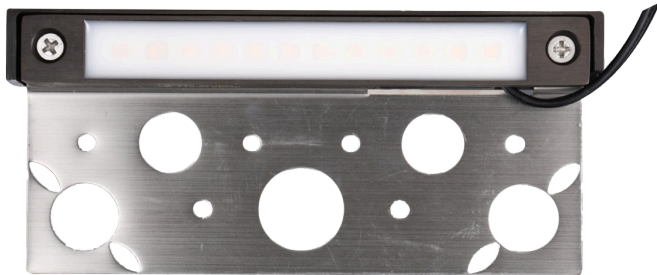

Type:

Model:

LUCCA

Integrated Brass Hardscape Lights

- 12V AC/DC
- Replacesable LED module
- CCT
- Cast brass & stainless steel
- Antique Bronze finish
- Fully encapsulated LEDs and driver
- 60" 18AWG wire lead
- IP65 and ETL rated
- 5 year warranty

IP65

Product #	Wattage	Color Temp.	Lumens	CRI
917042	1W-4W	27K 3K 5K	80 lm-320 lm	85

DIMENSIONS